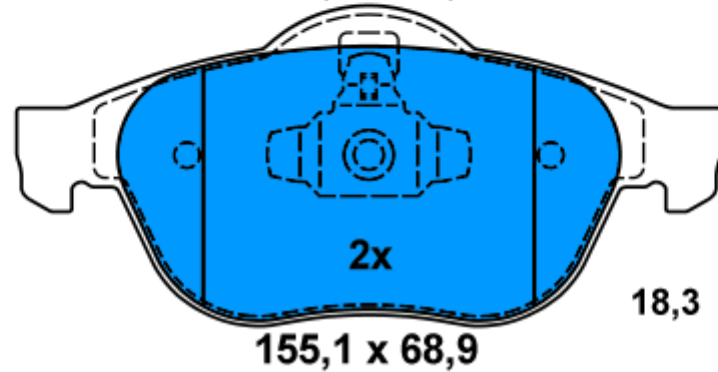

13.0460-7222.2 607222

Applications:

RENAULT GRAND SCENIC (04-)