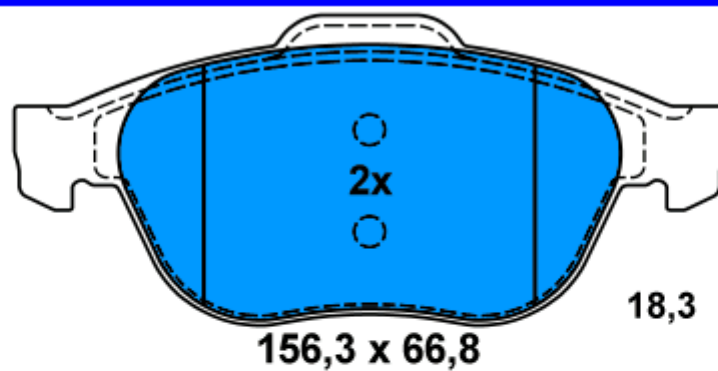

13.0460-7222.2 607222

Applications:

RENAULT GRAND SCENIC (04-)