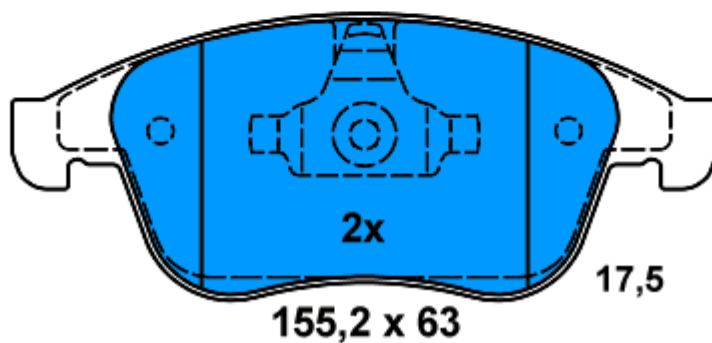

NEW ATE PAD ON STOCK

13.0460-7250.2 607250

General applications - Details see Detail List

RENAULT LAGUNA III Coupe (07-)
RENAULT LAGUNA III Grandtour (07-)
RENAULT LAGUNA III Limousine (07-)